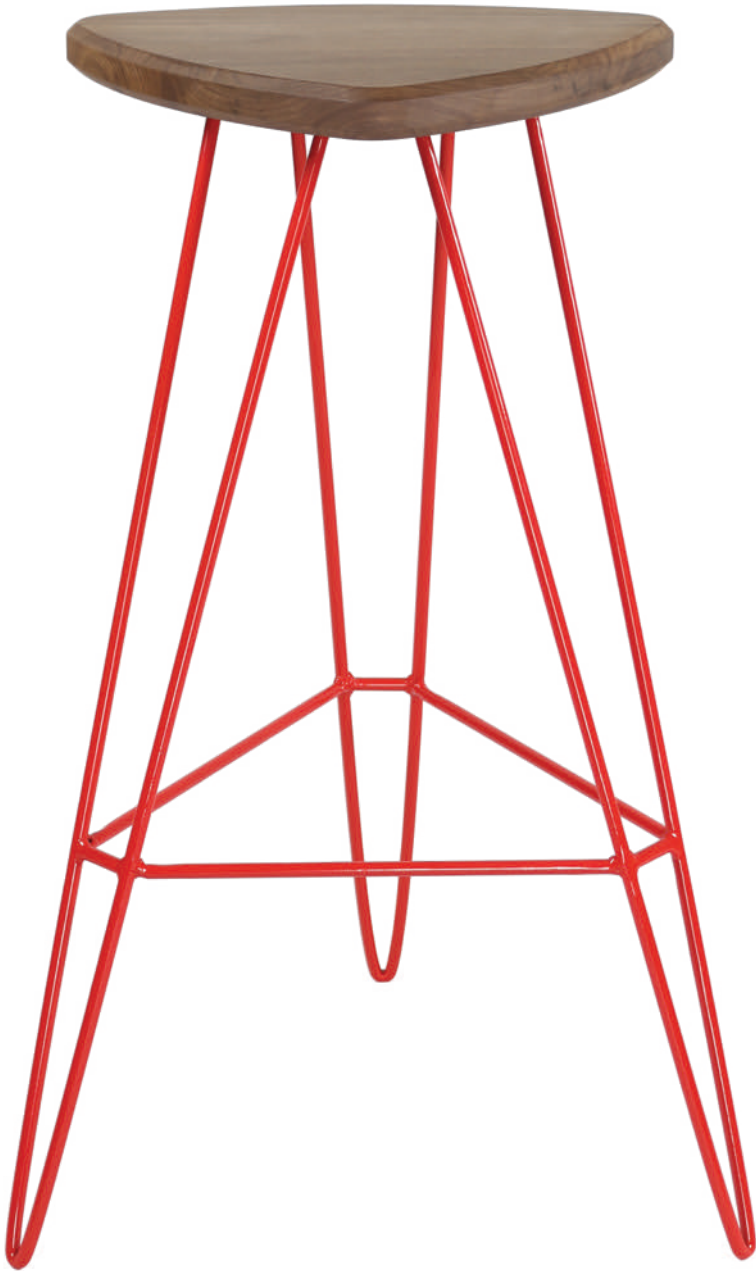

MADISON

Bar (BAR)

Counter (CTR)

legs: powder-coated steel
seat: solid wood
lead time: 3-5 days (small vol)
3-4 weeks (large vol)
sample SKU: MAD_BAR_MPL_BL

product weight: 13 lbs

 Red (RD) RAL 3020	 White (WH) RAL 9016	 Black (BL) RAL 9017	 Rose' Copper (CP)
 Orange (OR) RAL 2011	 Yellow (YL) RAL 1018	 Green (GN) RAL 6018	 Brassy Gold (GD)
 Prairie Green (PG)	 Pink (PK)	 Blood Red (BR)	 Mustard Yellow (MU)
 Walnut (WAL)	 Maple (MPL)	 Navy (NV)	 Grey (GY)