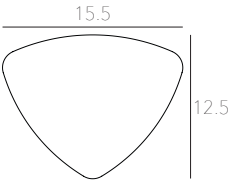

MADISON

Bar (BAR)

Counter (CTR)

legs: powder-coated steel
seat: solid wood
lead time: 3-5 days (small vol)
3-4 weeks (large vol)
sample SKU: MAD_BAR_MPL_BL

product weight: 13 lbs

 Red (RD) RAL 3020	 White (WH) RAL 9016	 Black (BL) RAL 9017	 Rose' Copper (CP)
 Orange (OR) RAL 2011	 Yellow (YL) RAL 1018	 Green (GN) RAL 6018	 Brassy Gold (GD)
 Prairie Green (PG)	 Pink (PK)	 Blood Red (BR)	 Mustard Yellow (MU)
 Walnut (WAL)	 Maple (MPL)	 Navy (NV)	 Grey (GY)