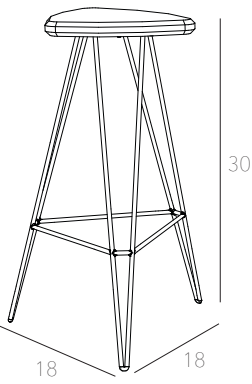

MADISON

Bar (BAR)

Counter (CTR)

legs: powder-coated steel
seat: solid wood
lead time: 3-5 days (small vol)
3-4 weeks (large vol)
sample SKU: MAD_BAR_MPL_BL

product weight: 13 lbs

 Red (RD) RAL 3020	 White (WH) RAL 9016	 Black (BL) RAL 9017	 Rose' Copper (CP)
 Orange (OR) RAL 2011	 Yellow (YL) RAL 1018	 Green (GN) RAL 6018	 Brassy Gold (GD)
 Prairie Green (PG)	 Pink (PK)	 Blood Red (BR)	 Mustard Yellow (MU)
 Walnut (WAL)	 Maple (MPL)	 Navy (NV)	 Grey (GY)