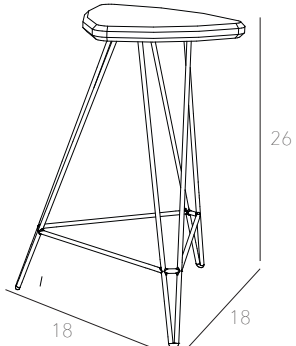

MADISON

Bar (BAR)

Counter (CTR)

legs: powder-coated steel
seat: solid wood
lead time: 3-5 days (small vol)
3-4 weeks (large vol)
sample SKU: MAD_BAR_MPL_BL

product weight: 13 lbs

 Red (RD) RAL 3020	 White (WH) RAL 9016	 Black (BL) RAL 9017	 Rose' Copper (CP)
 Orange (OR) RAL 2011	 Yellow (YL) RAL 1018	 Green (GN) RAL 6018	 Brassy Gold (GD)
 Prairie Green (PG)	 Pink (PK)	 Blood Red (BR)	 Mustard Yellow (MU)
 Walnut (WAL)	 Maple (MPL)	 Navy (NV)	 Grey (GY)